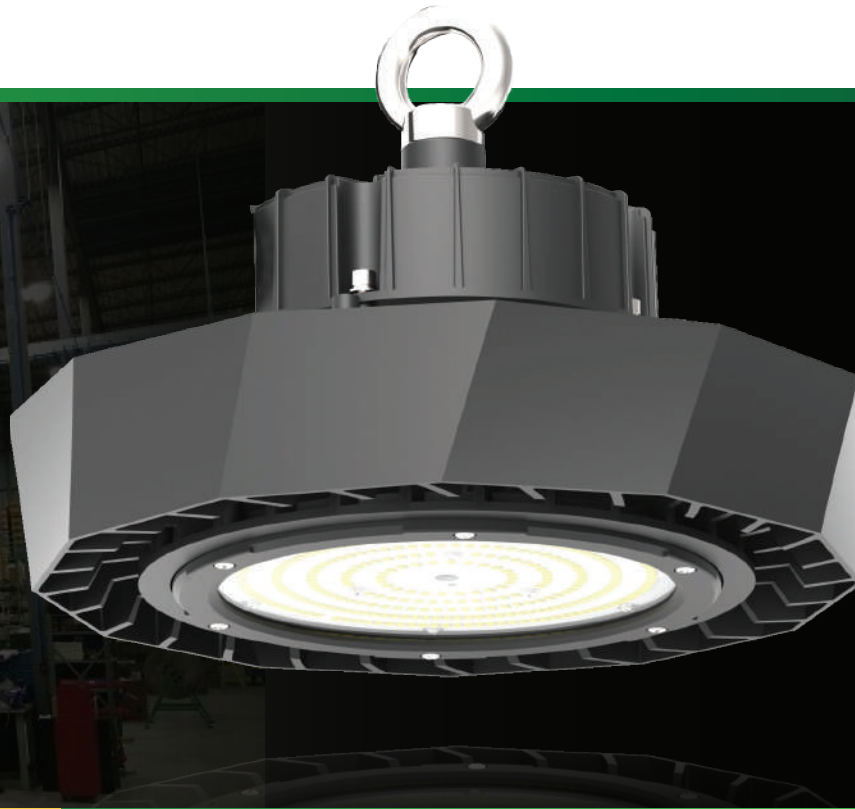

# SUPERIA UFO HIGH BAY

INDUSTRIAL LIGHTING | HIGH BAYS

## PRODUCT DETAILS

The IKIO Superia UFO High Bay provides multiple lumen packages and distributions. This fixture offers the necessary optical freedom and flexibility to meet the needs of a wide variety of lighting applications. It is a direct replacement of traditional HID fixtures. Moreover, its superior heat dissipation capabilities, resistance to moisture, dust, and water allows this luminaire to last longer. In addition to its long-lasting abilities, we also offer an optional 10-year warranty on this product.

## FEATURES

- **Efficacy of** (180 lm/W).
- **100,000** hours of life time.
- **Smooth and uniform light output** with no flickering or humming.
- Superior heat dissipation capability due to use of multiple heat sinks.
- Elegant and compact design make it suitable for a wide range of applications.
- Savings of up to 75% over conventional fluorescent fixtures.
- **Moisture and dust resistant.**